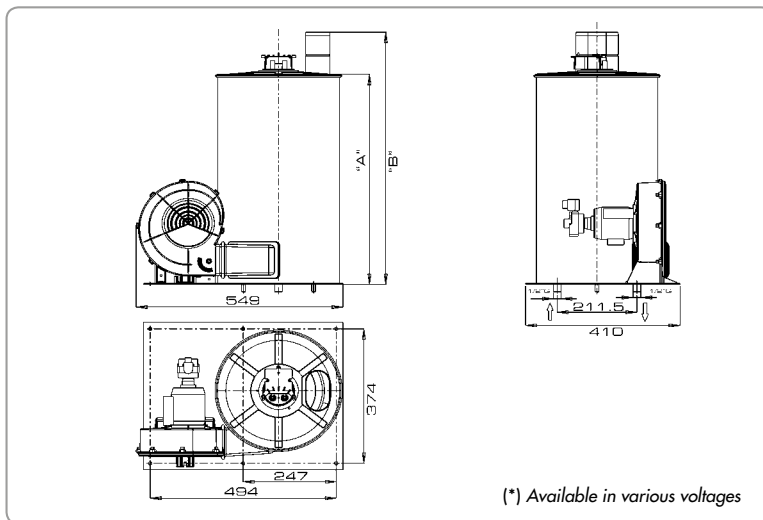

### Equipped with:

- Complete boilers for high-pressure cleaners

Model	Code	Max. pressure			Flow rate		Requested power W	Power sup. (*)	Thermal power	Coil length	Dimension	Weight	
		bar	psi	MPa	l/m	GPM						kg	lbs
Low 08	8.690.0069	200	2900	20	15	3.96	300	230V ~ 50Hz	49.000 Kcal/h	28 m	471 mm (A) - 587 mm (B)	50	110,2
High 08	8.690.0070	200	2900	20	21	5.55	300	230V ~ 50Hz	73.500 Kcal/h	34 m	586 mm (A) - 702 mm (B)	62,4	137,5